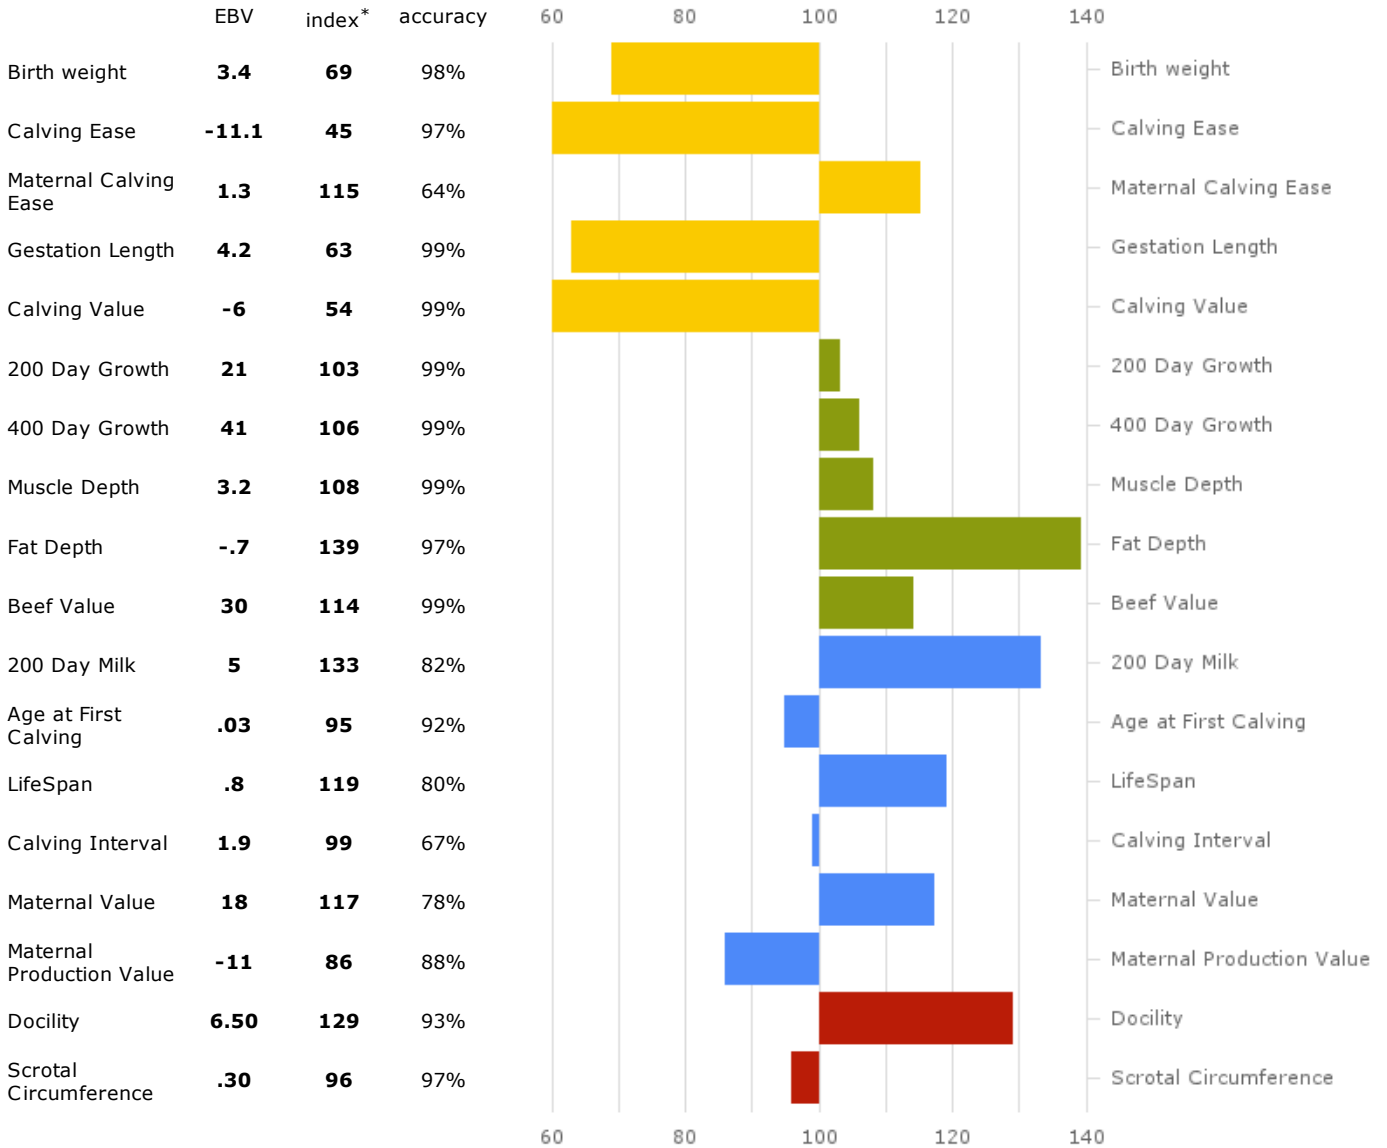

dam

-

status: Live

date of birth: 22/05/2004

sex: M

breed: LIMOUSIN

coat colour: Red

Analysis date:16/11/2012

\* 100 = breed average